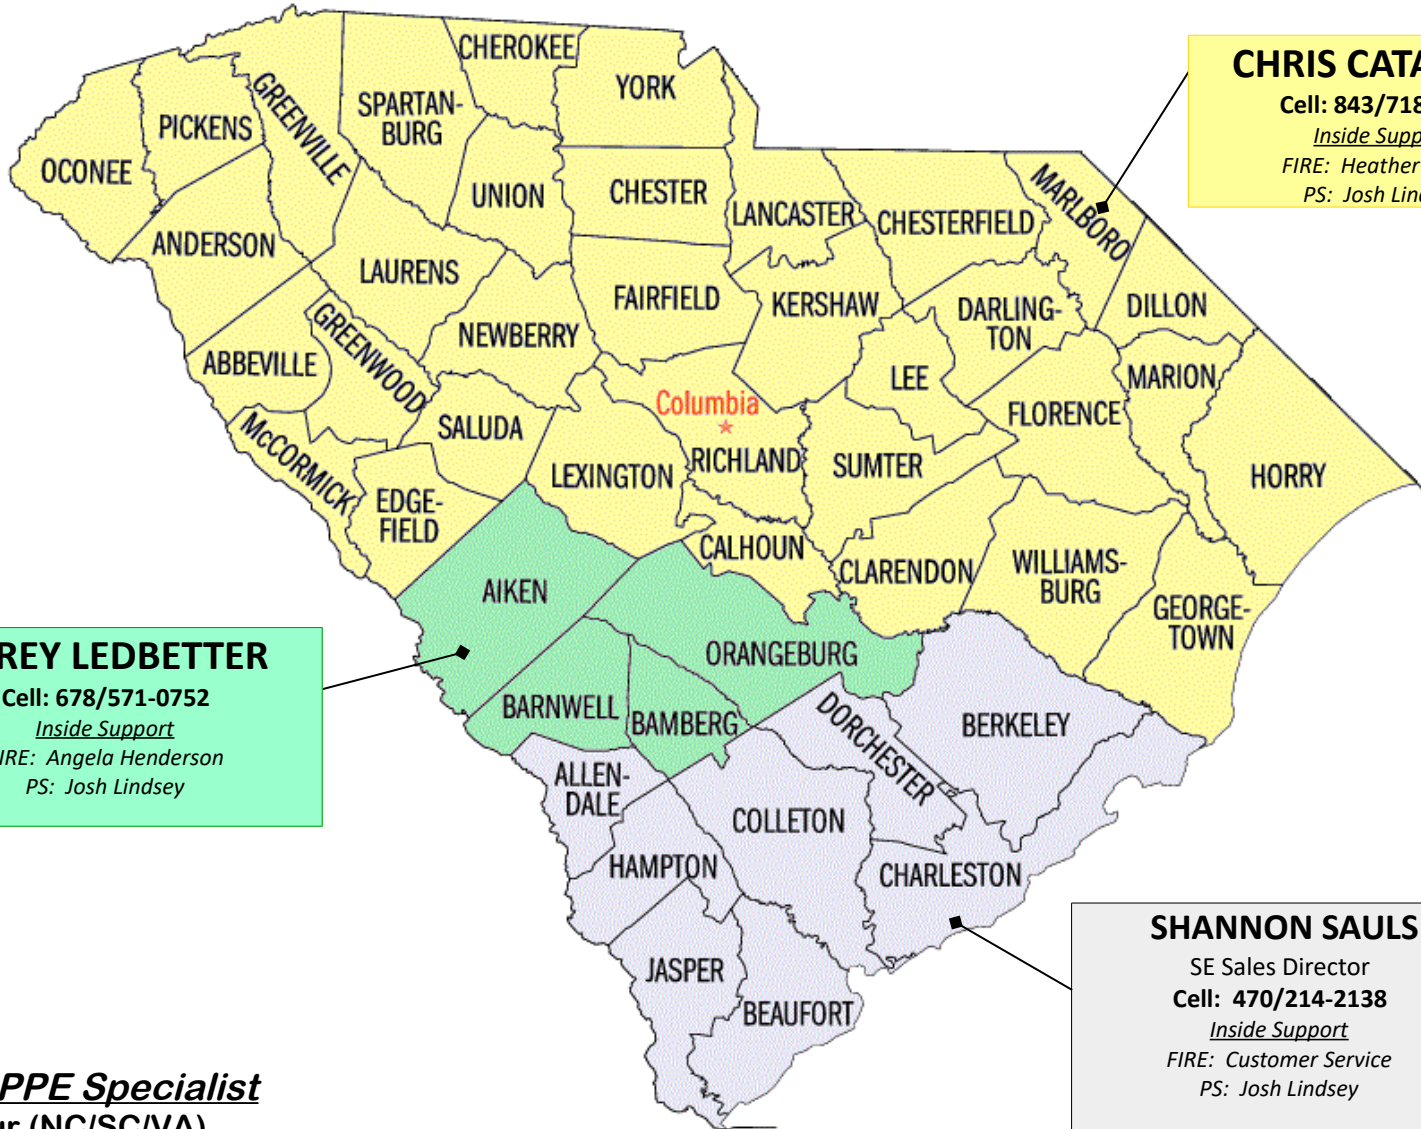

SOUTH CAROLINA Sales Territory

(As of September 2017)

CHRIS CATALANO
Cell: 843/718-7987
Inside Support
FIRE: Heather Harris
PS: Josh Lindsey

COREY LEDBETTER
Cell: 678/571-0752
Inside Support
FIRE: Angela Henderson
PS: Josh Lindsey