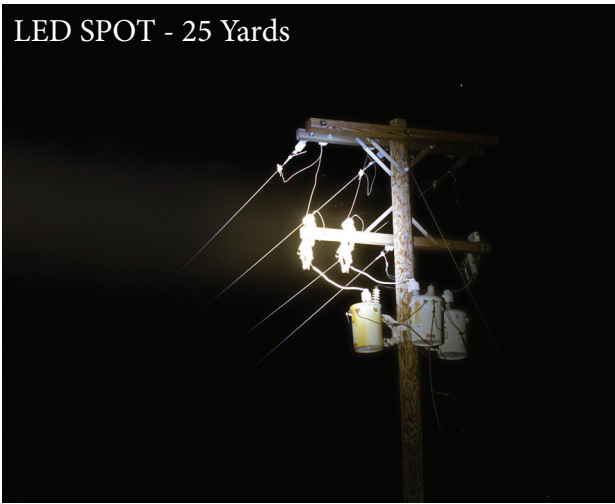

LED SPOT - 25 Yards

LED FLOOD LENS - 25 Yards

HALOGEN SPOT - 25 Yards

LED SPOT - 75 Yards

LED FLOOD LENS - 75 Yards

HALOGEN SPOT - 75 Yards

LED SPOT - 30 Yards Pickup
40 Yards Trees

LED FLOOD LENS - 30 Yards Pickup
40 Yards Trees

HALOGEN SPOT - 30 Yards Pickup
40 Yards Trees