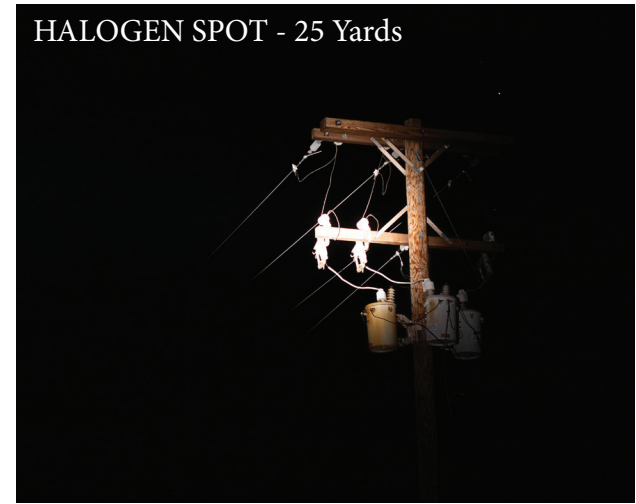

LED SPOT - 25 Yards

LED FLOOD LENS - 25 Yards

HALOGEN SPOT - 25 Yards

LED SPOT - 75 Yards

LED FLOOD LENS - 75 Yards

HALOGEN SPOT - 75 Yards

LED SPOT - 30 Yards Pickup
40 Yards Trees

LED FLOOD LENS - 30 Yards Pickup
40 Yards Trees

HALOGEN SPOT - 30 Yards Pickup
40 Yards Trees